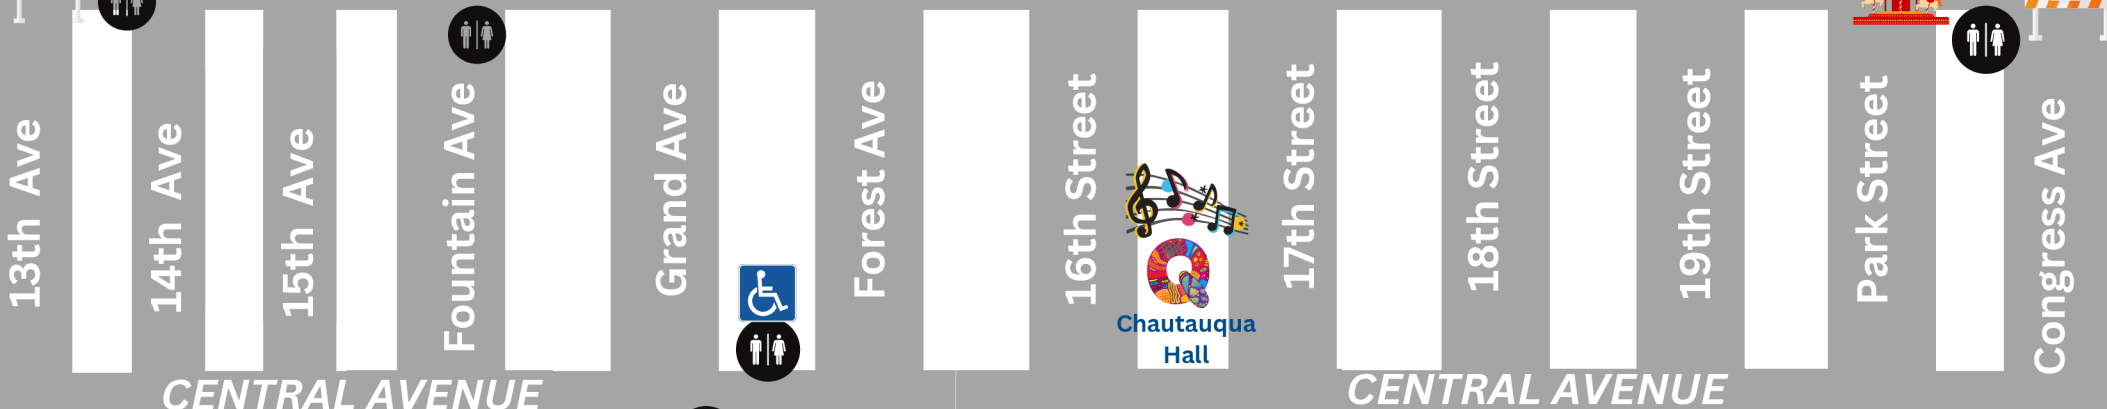

PINE AVENUE

PACIFIC GROVE GOOD OLD DAYS MAP

LAUREL AVENUE

LIGHTHOUSE AVENUE

CENTRAL AVENUE

CENTRAL AVENUE

Jewell Park

- Good Old Days Stage
- Rotary Stage
- Forest Stage
- Lighthouse Stage
- Monarch Stage
- Otter Stage

- POLICE
- INFORMATION
- FIRST AIDE

- Firefighter Challenge
- Carnival Rides
- Quilt Show
- Beer & Wine Garden

- Restrooms
- Parking
- ADA