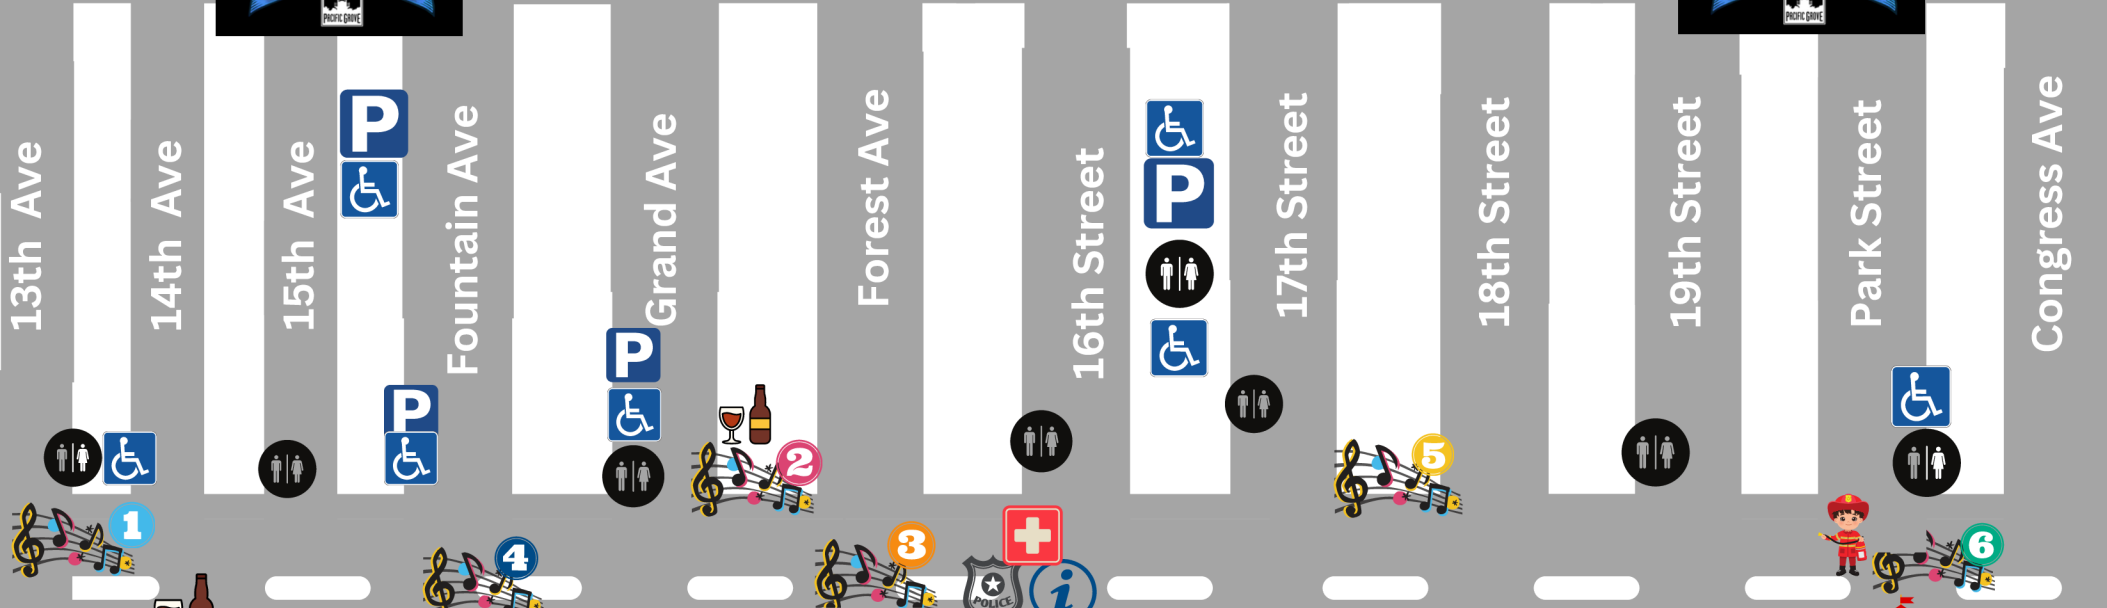

PINE AVENUE

PACIFIC GROVE GOOD OLD DAYS MAP

LAUREL AVENUE

LIGHTHOUSE AVENUE

CENTRAL AVENUE

CENTRAL AVENUE

Jewell Park

- Good Old Days Stage
- Rotary Stage
- Forest Stage
- Lighthouse Stage
- Monarch Stage
- Otter Stage

- POLICE
- INFORMATION
- FIRST AIDE

- Firefighter Challenge
- Carnival Rides
- Quilt Show
- Beer & Wine Garden

- Restrooms
- Parking
- ADA