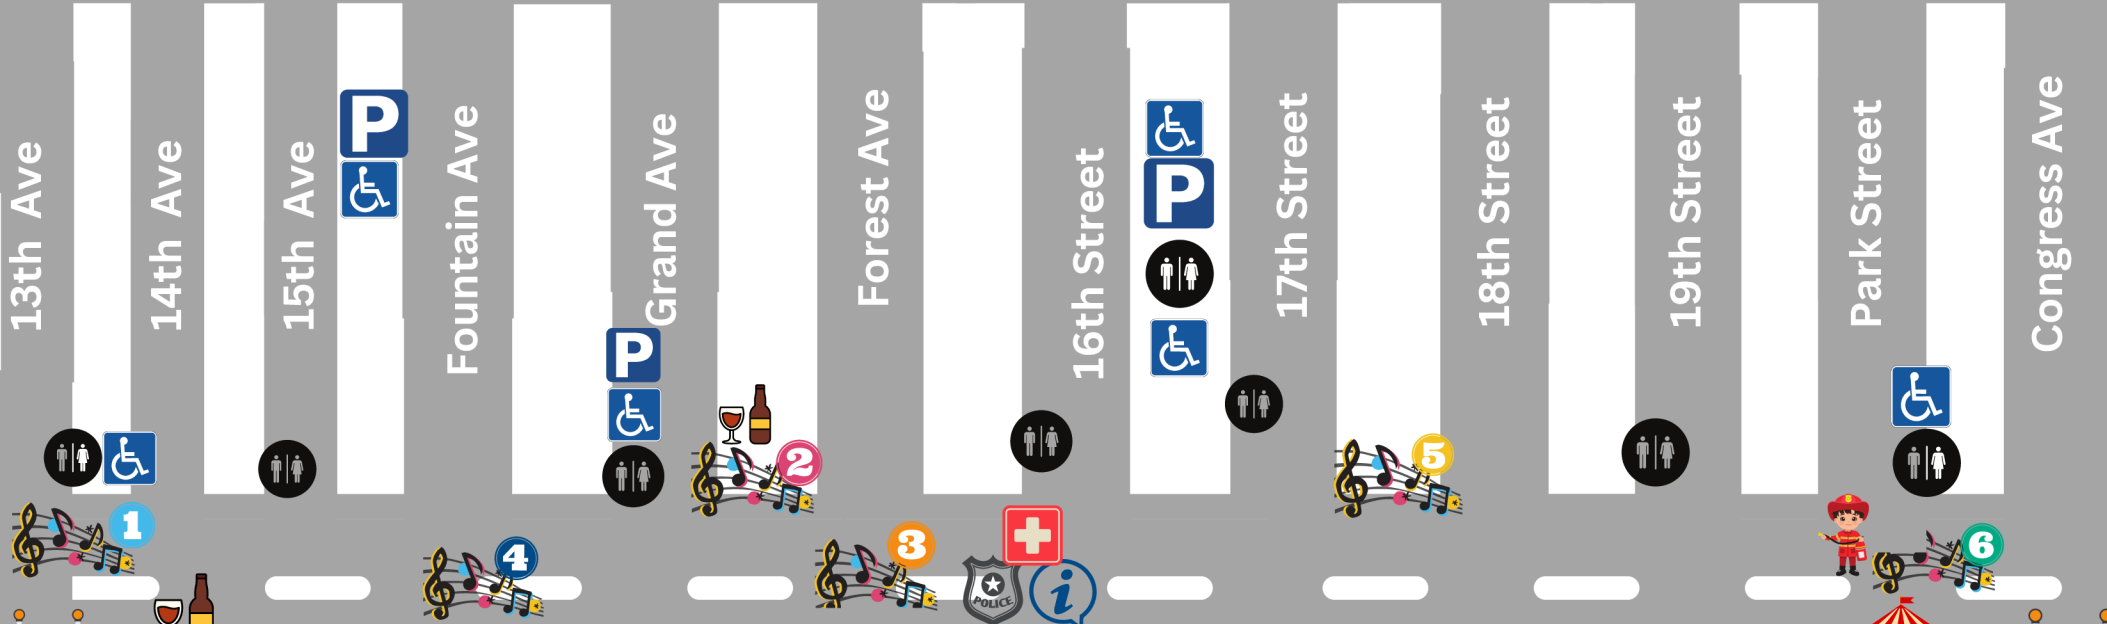

PINE AVENUE

PACIFIC GROVE GOOD OLD DAYS MAP

LAUREL AVENUE

LIGHTHOUSE AVENUE

CENTRAL AVENUE

CENTRAL AVENUE

Jewell Park

- Good Old Days Stage
- Rotary Stage
- Forest Stage
- Lighthouse Stage
- Monarch Stage
- Otter Stage

- POLICE
- INFORMATION
- FIRST AIDE

- Firefighter Challenge
- Carnival Rides
- Quilt Show
- Beer & Wine Garden

- Restrooms
- Parking
- ADA