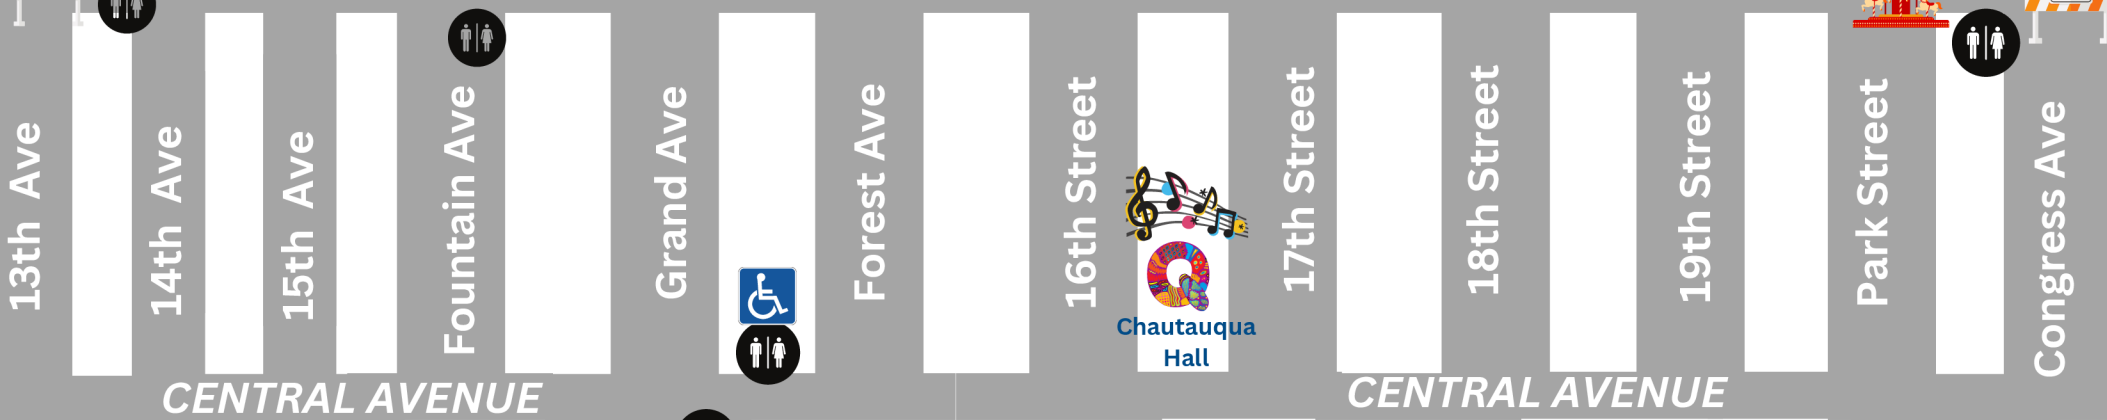

PINE AVENUE

PACIFIC GROVE GOOD OLD DAYS MAP

LAUREL AVENUE

LIGHTHOUSE AVENUE

CENTRAL AVENUE

CENTRAL AVENUE

Jewell Park

- Good Old Days Stage
- Rotary Stage
- Forest Stage
- Lighthouse Stage
- Monarch Stage
- Otter Stage

- POLICE
- INFORMATION
- FIRST AIDE

- Firefighter Challenge
- Carnival Rides
- Quilt Show
- Beer & Wine Garden

- Restrooms
- Parking
- ADA